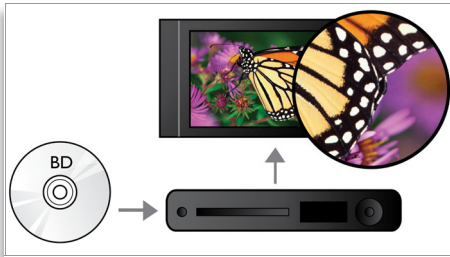

Hear more

- Dolby TrueHD and DTS-HD MA for HD 7.1 surround sound

Engage more

- BD-Live (Profile 2.0) to enjoy online Blu-ray bonus content
- Enjoy all your movies and music from CD and DVD
- Hi-Speed USB 2.0 Link plays video/music from USB flash drive
- EasyLink controls all EasyLink products with a single remote
- AVCHD enables you to enjoy HD camcorder videos on your TV

PHILIPS
sense and simplicity

Highlights

Blu-ray Disc playback

Blu-ray Discs have the capacity to carry high definition data, along with pictures in the 1920 x 1080 resolution that defines full high definition images. Scenes come to life as details leap at you, movements smoothen and images turn crystal clear. Blu-ray also delivers uncompressed surround sound - so your audio experience becomes unbelievably real. The high storage capacity of Blu-ray Discs also allow a host of interactive possibilities to be built in. Seamless navigation during playback and other exciting features like pop-up menus bring a whole new dimension to home entertainment.